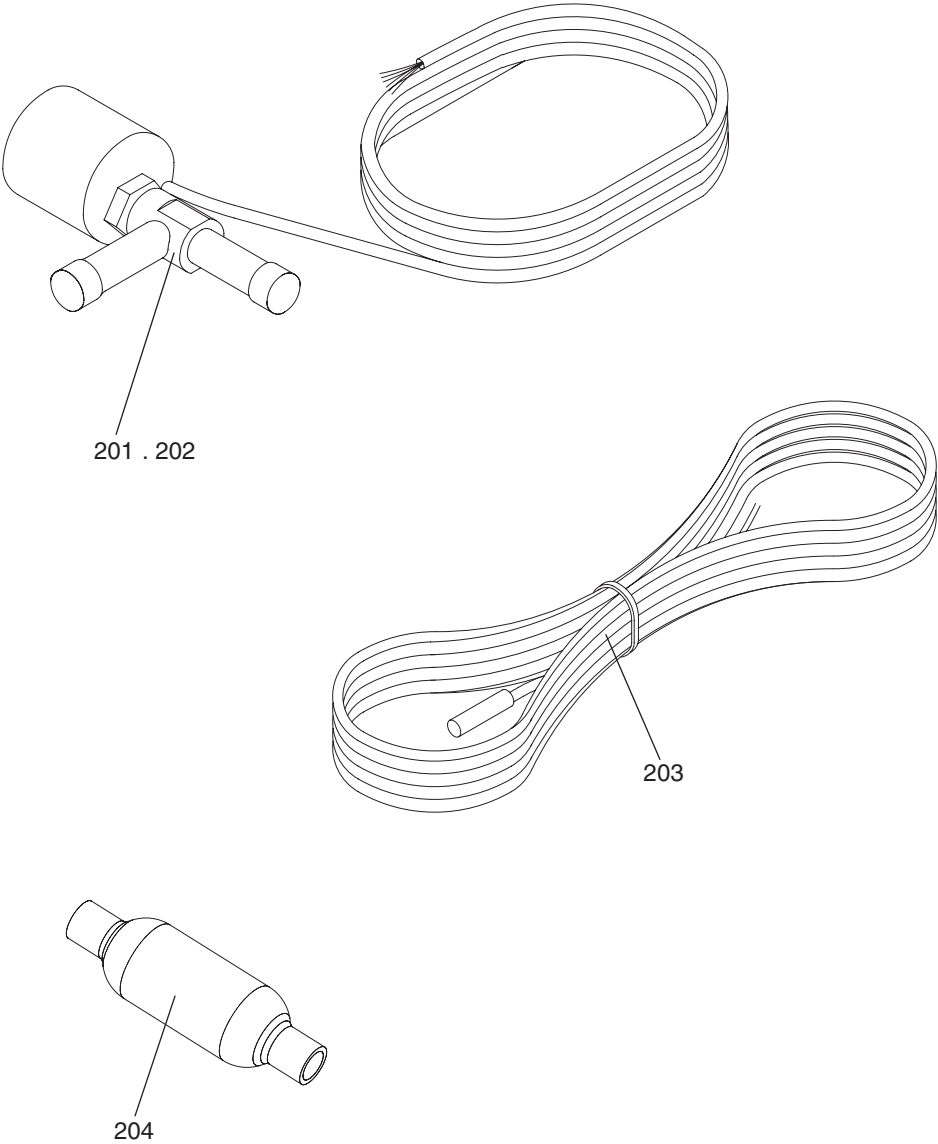

SERVICE PARTS LIST FOR MITSUBISHI ELECTRIC PACKAGED AIR-CONDITIONERS

Series : PAC-AH•M-J

REVISED

Jan. 2020

BWE1006A

INDEX
PAC-AH125M-J
PAC-AH140M-J
PAC-AH250M-J
PAC-AH500M-J

Part information update day : 2020/01/07

Please change the old catalog (issued July 2010, No.BWE10060) to this new catalog.
Content of revision : Some of parts are changed.

PAC-AH125,AH140M-J
PAC-AH250,AH500M-J

ACCESSORY PARTS

No.	Part No.	Part Name	Spec.					Dwg. No.	Notes for the models	Revision info.
				PAC-AH125M-J	PAC-AH140M-J	PAC-AH250M-J	PAC-AH500M-J			
201	R61 039 401	Linear expansion valve	EFM80	1		2	4	KD00C793G01		
202	R61 038 401	Linear expansion valve	EFM100		1			KD00C793G02		
203	R61 132 200	Thermistor		4	4	4	4	P418097X01	<TH21 ~ TH24>	
204	R63 A42 454	Strainer		2	2	4	8	W882823G01		