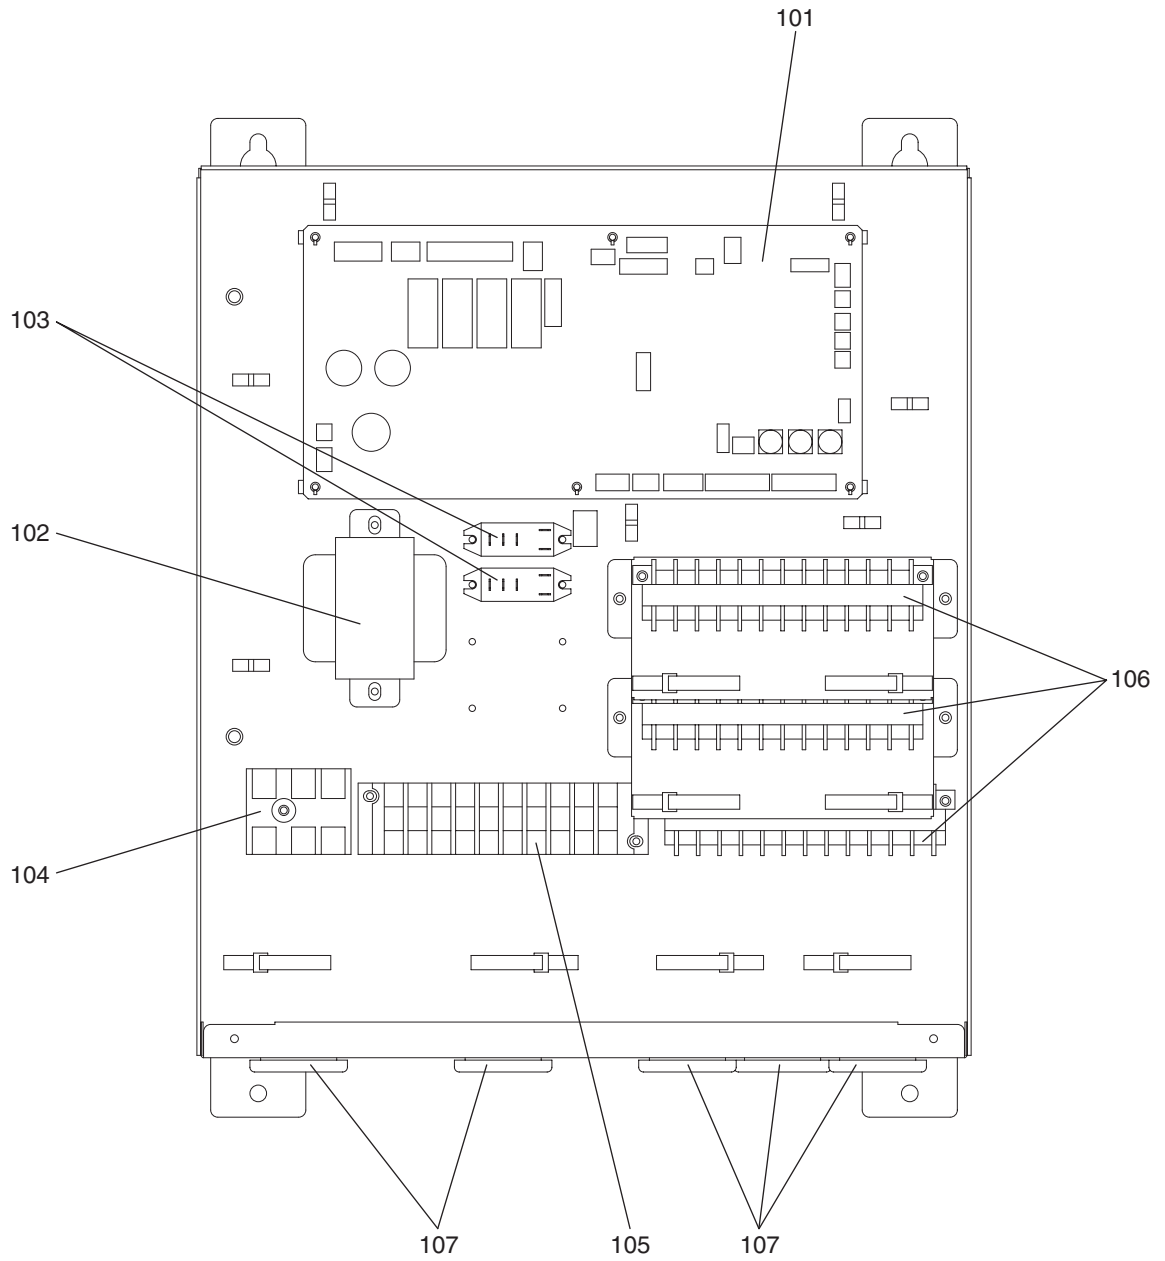

SERVICE PARTS LIST FOR MITSUBISHI ELECTRIC PACKAGED AIR-CONDITIONERS

Series : PAC-AH•M-J

REVISED

Jan. 2020

BWE1006A

INDEX
PAC-AH125M-J
PAC-AH140M-J
PAC-AH250M-J
PAC-AH500M-J

Part information update day : 2020/01/07

Please change the old catalog (issued July 2010, No.BWE10060) to this new catalog.
Content of revision : Some of parts are changed.

PAC-AH125,AH140M-J
PAC-AH250,AH500M-J

ACCESSORY PARTS

No.	Part No.	Part Name	Spec.					Dwg. No.	Notes for the models	Revision info.
				PAC-AH125M-J	PAC-AH140M-J	PAC-AH250M-J	PAC-AH500M-J			
201	R61 039 401	Linear expansion valve	EFM80	1		2	4	KD00C793G01		
202	R61 038 401	Linear expansion valve	EFM100		1			KD00C793G02		
203	R61 132 200	Thermistor		4	4	4	4	P418097X01	<TH21 ~ TH24>	
204	R63 A42 454	Strainer		2	2	4	8	W882823G01		