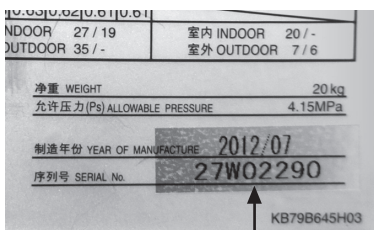

Serial No. of Air Conditioning & Refrigeration Systems Works.

Serial No.

2 7 W 0 2 2 9 0

↑ ↑ ↑ ↑
Serial number

Air Conditioning & Refrigeration Systems Works
(Wakayama) identification.
W stands for W of WAKAYAMA.

↑ ↑
Production month

Production **season** of Air Conditioning & Refrigeration
Systems Works **April to March**
In this case, July / 2012

Production month / season

- 2 4 April / 2012
- 2 5 May / 2012
- 2 6 June / 2012
- 2 7 July / 2012
- 2 8 August / 2012
- 2 9 September / 2012
- 2 X October / 2012
- 2 Y November / 2012
- 2 Z December / 2012
- 2 1 January / 2013
- 2 2 February / 2013
- 2 3 March / 2013
- 3 4 April / 2013
- 3 5 May / 2013