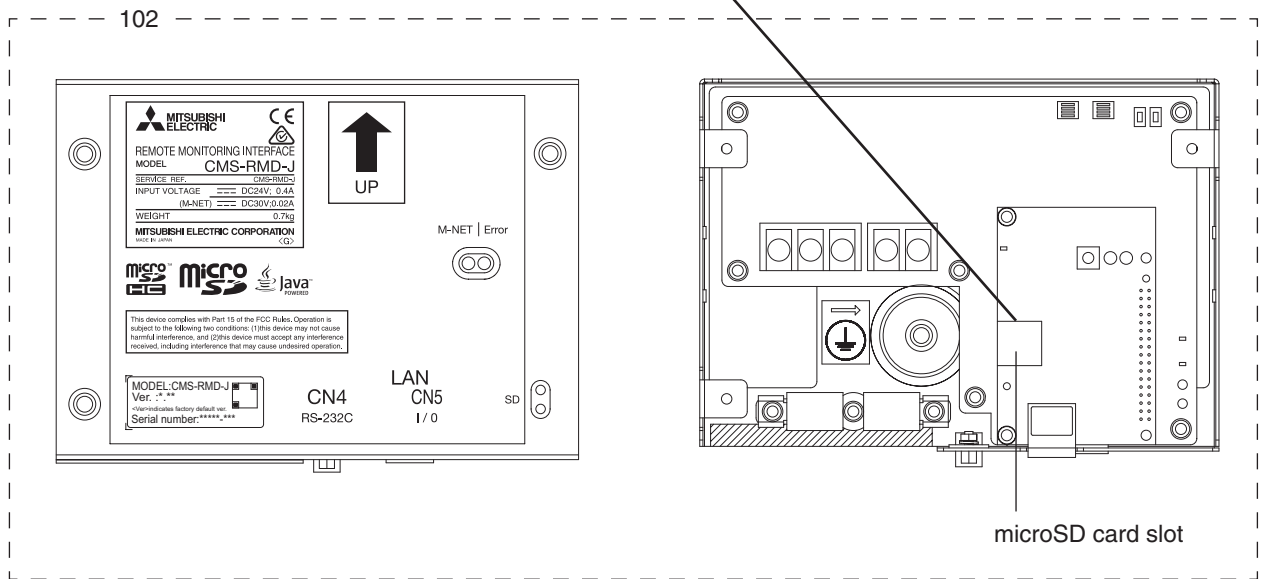

SERVICE PARTS LIST FOR MITSUBISHI ELECTRIC AIR-CONDITIONING CONTROL SYSTEM

Series : CMS-RMD-J

Remote Monitoring Interface

Nov. 2018
BWE018090

INDEX
CMS-RMD-J

mitsubishi
electric
corporation

BWE018090 (20181130)